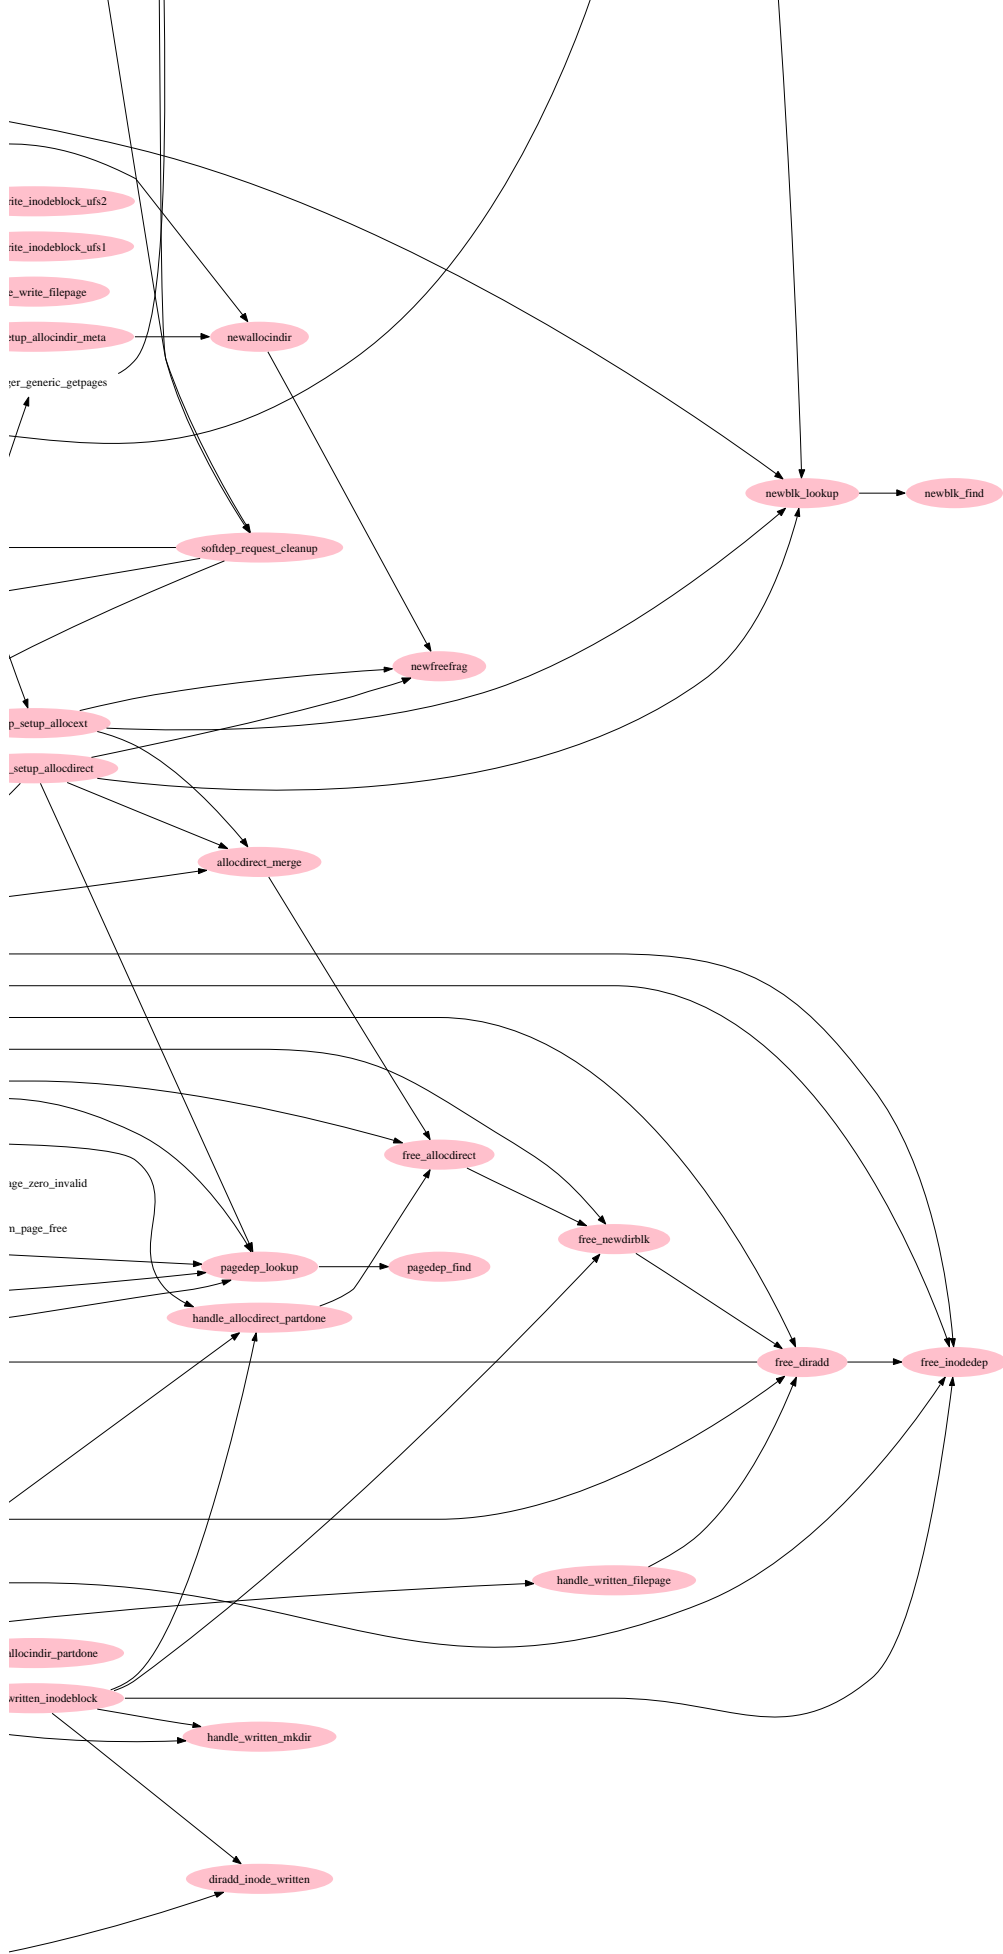

fs\_snapshot\_mount

transferlockers

\*ufs\_

(0,1)

(7,1)