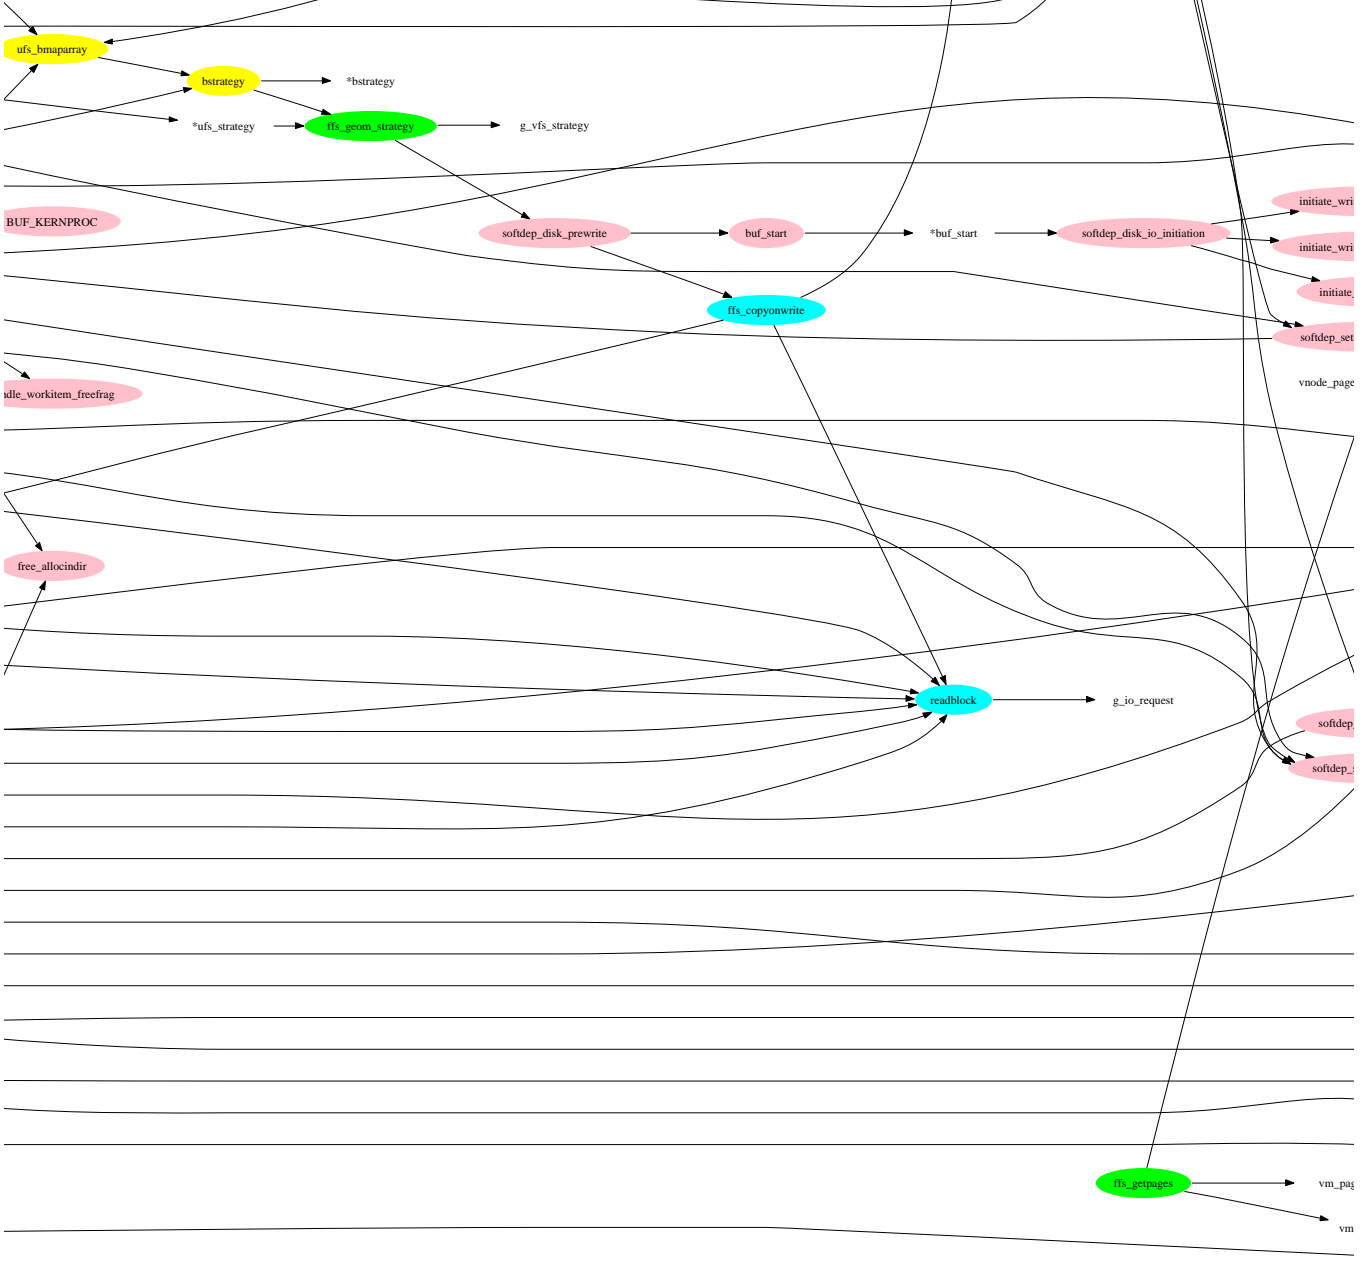

fs\_snapshot\_mount

transferlockers

\*ufs\_

(0,1)

(7,1)