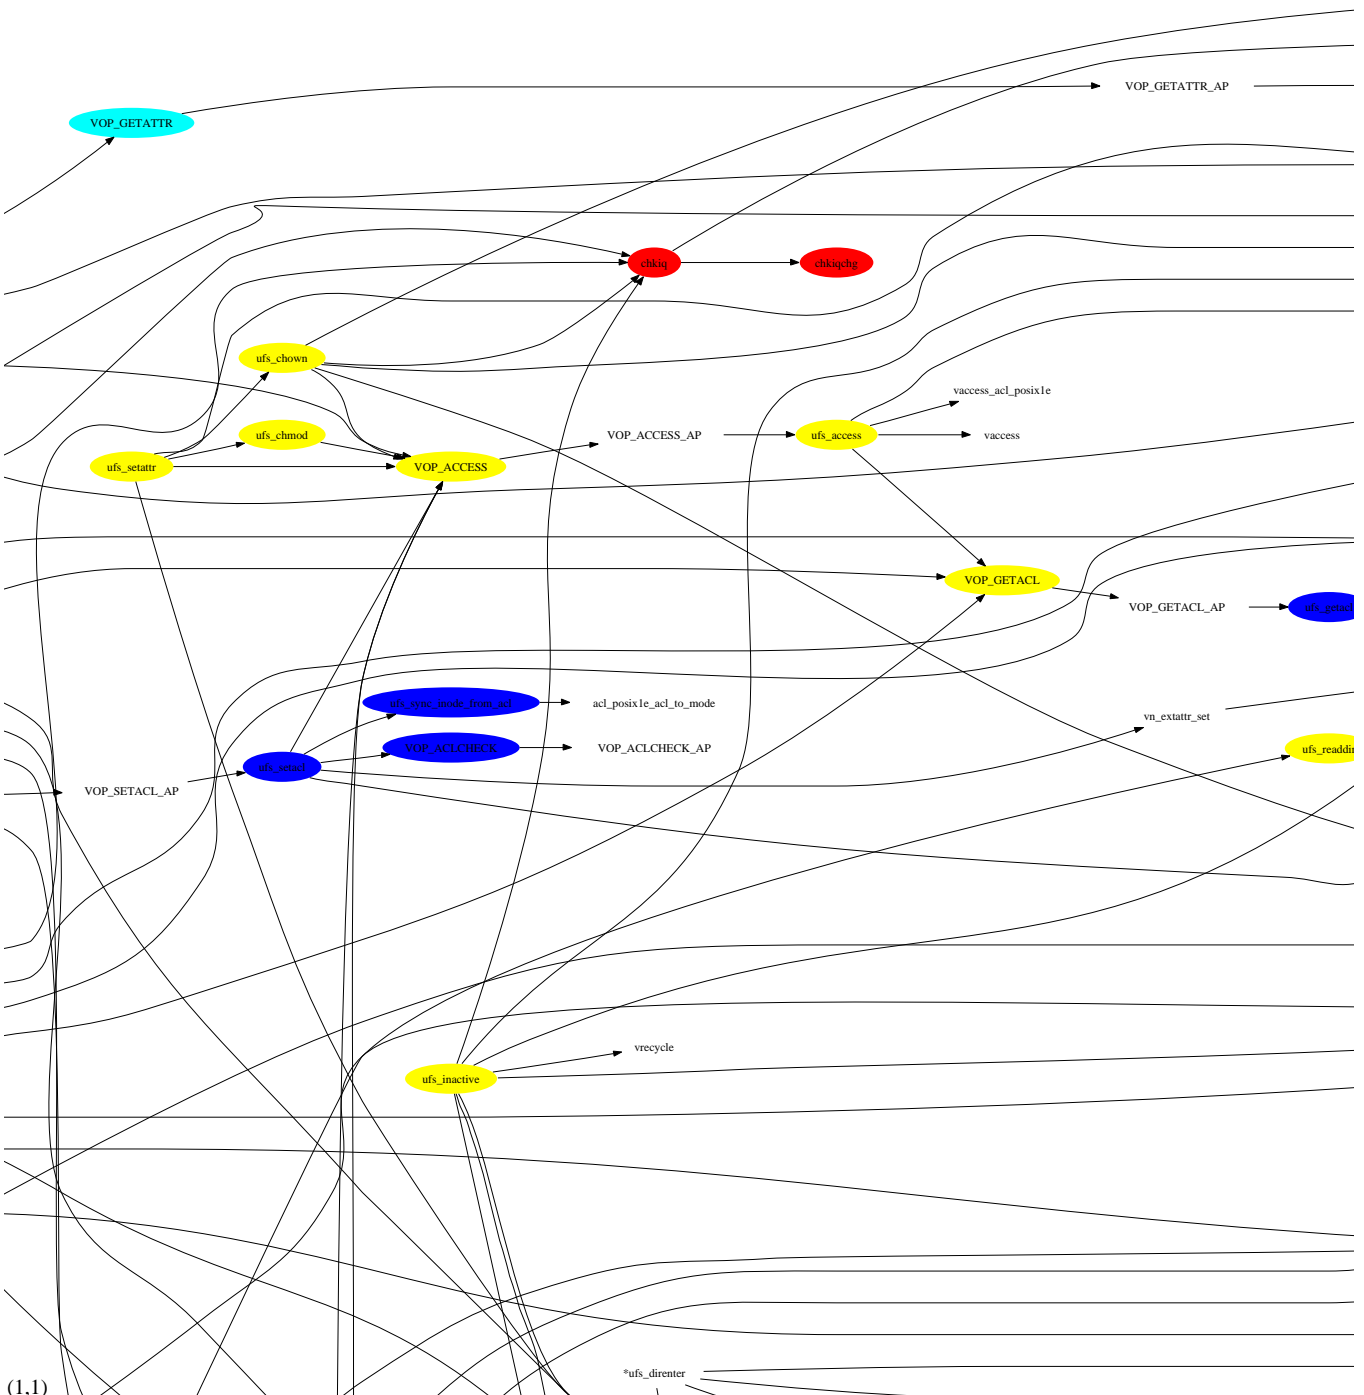

fs\_snapshot\_mount

transferlockers

\*ufs\_

(0,1)

(7,1)