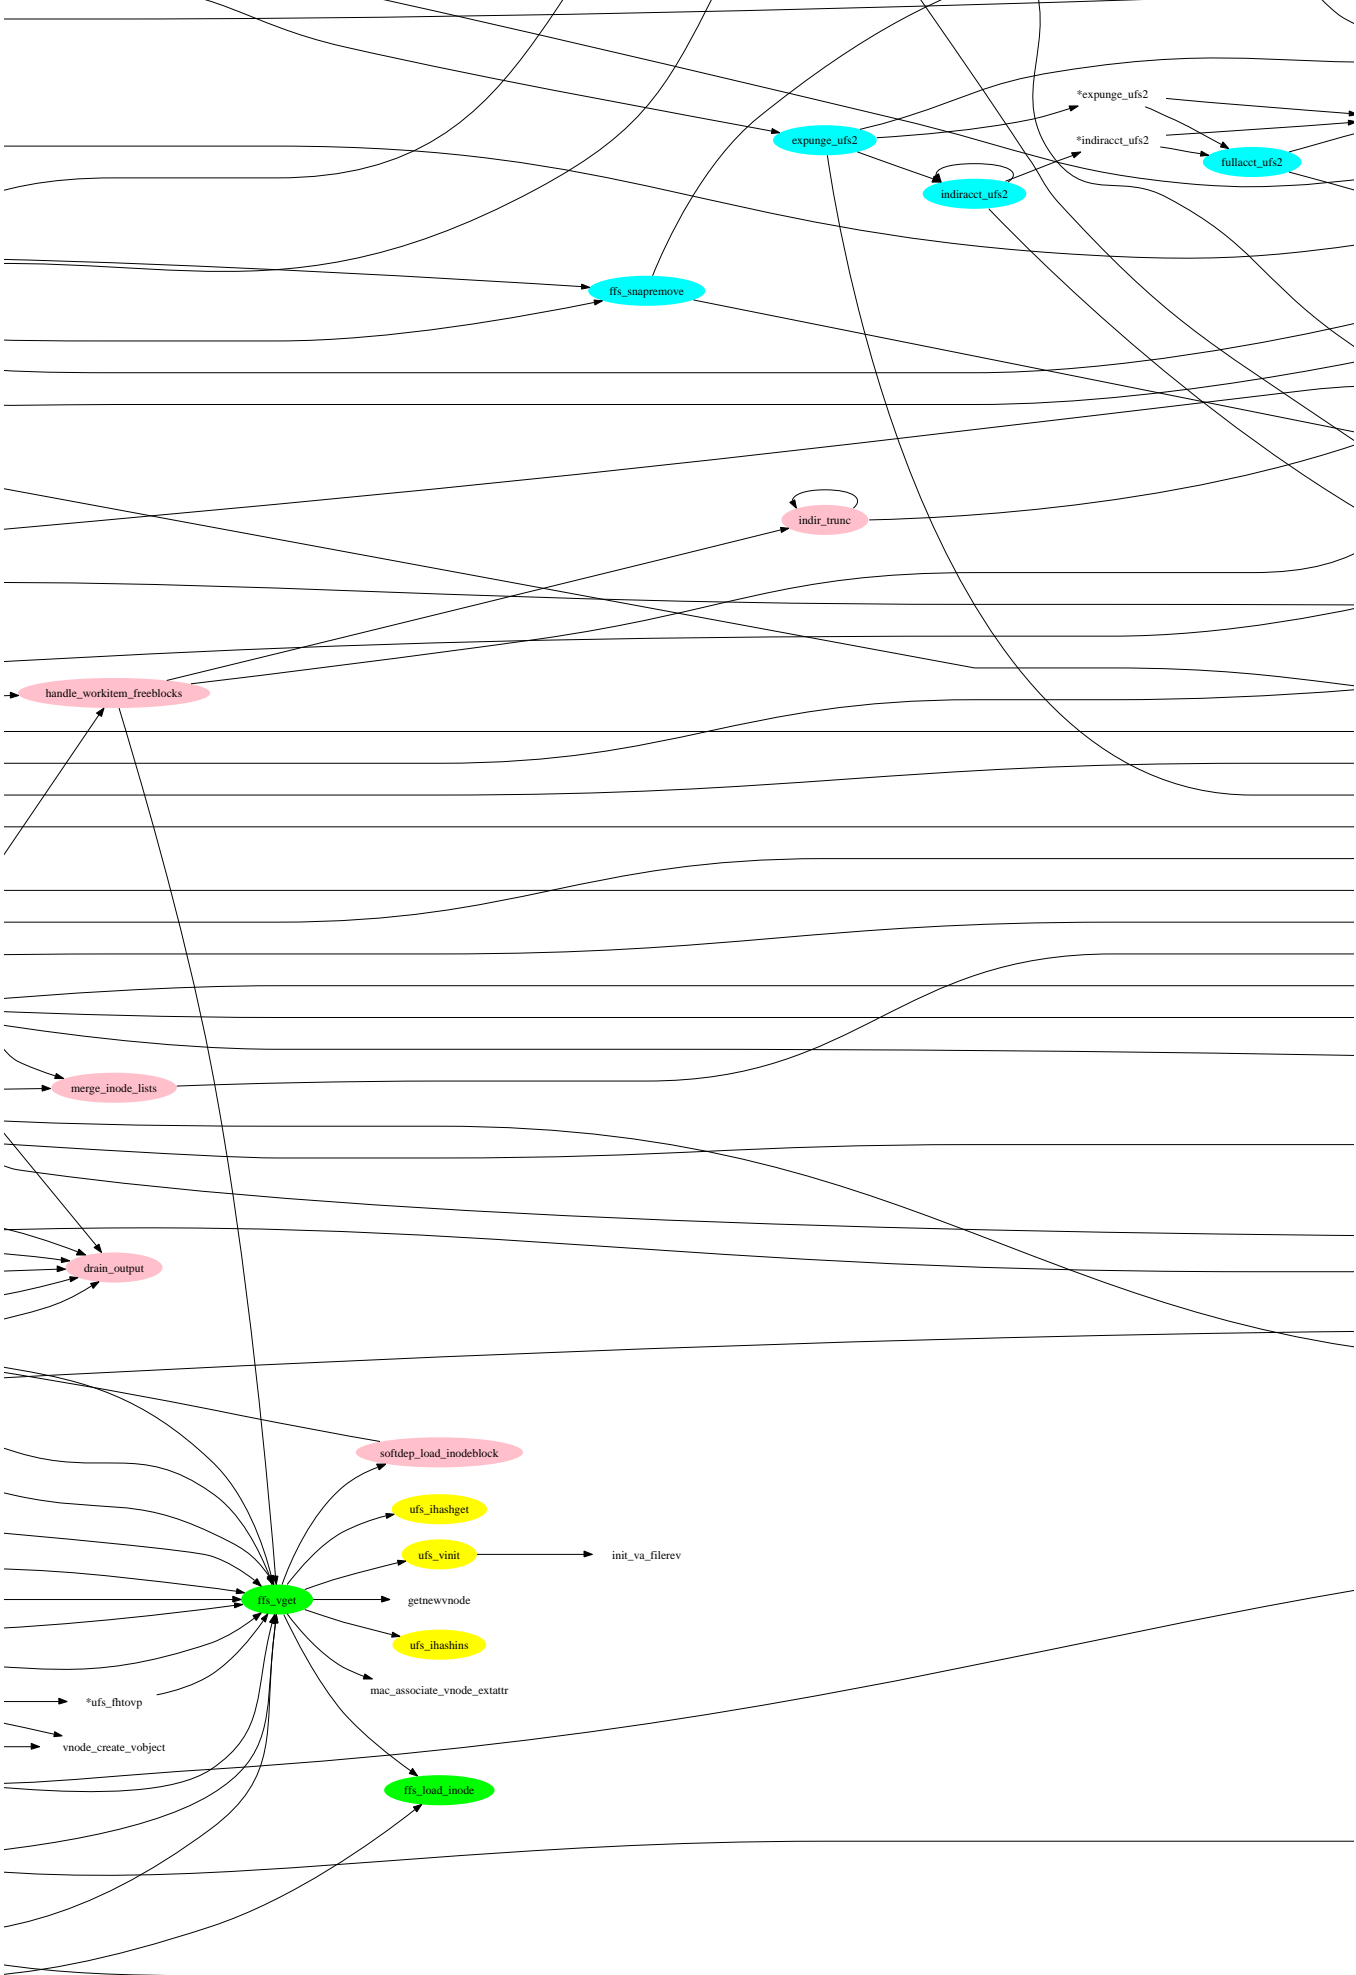

fs\_snapshot\_mount

transferlockers

\*ufs\_

(0,1)

(7,1)