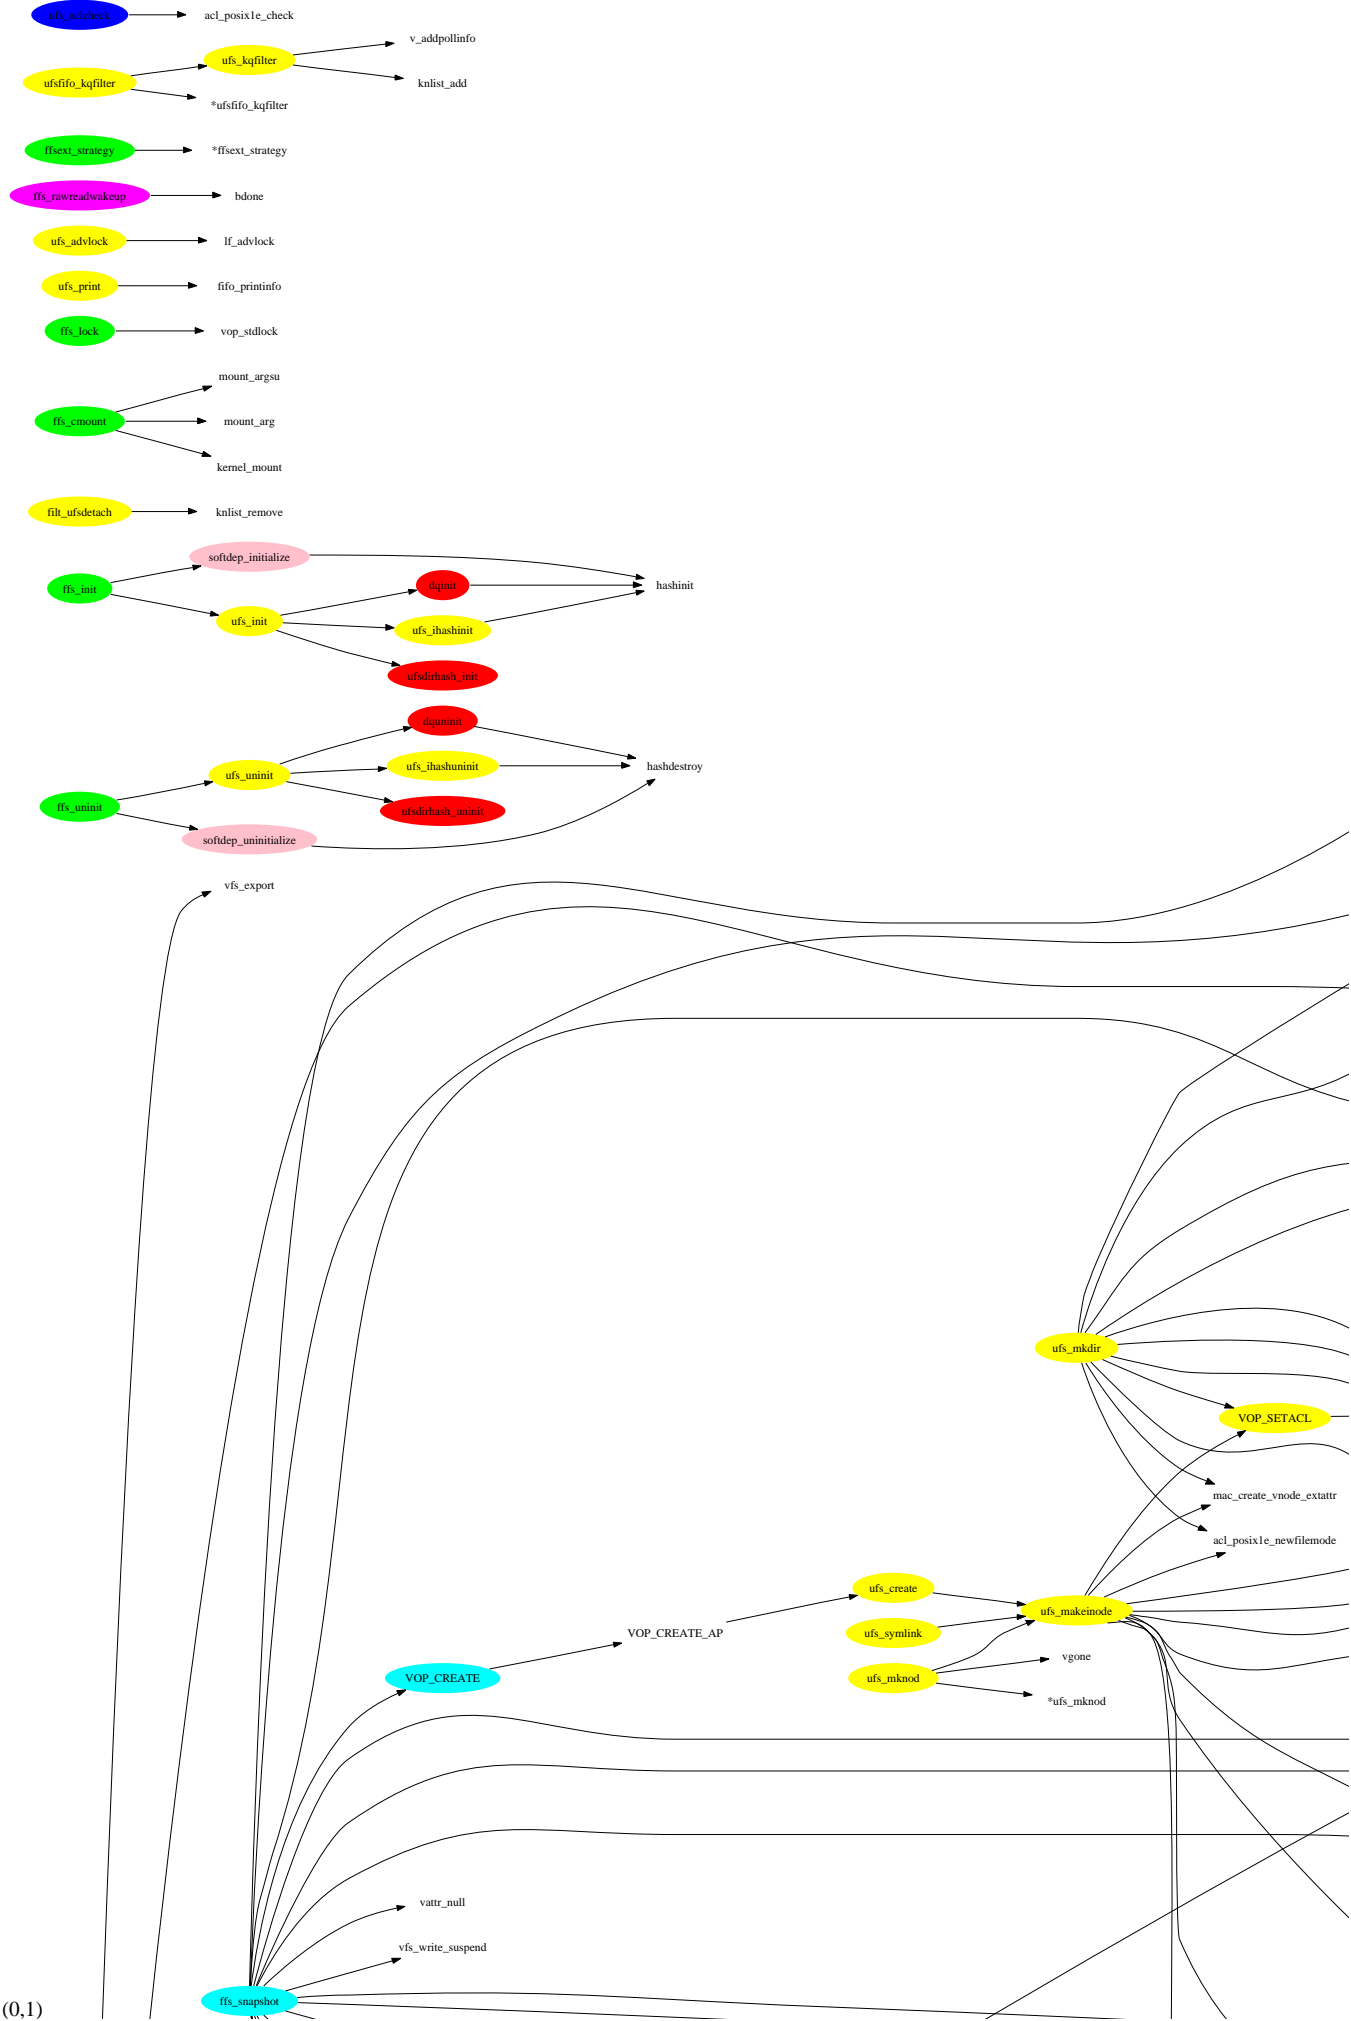

fs\_snapshot\_mount

transferlockers

\*ufs\_

(0,1)

(7,1)