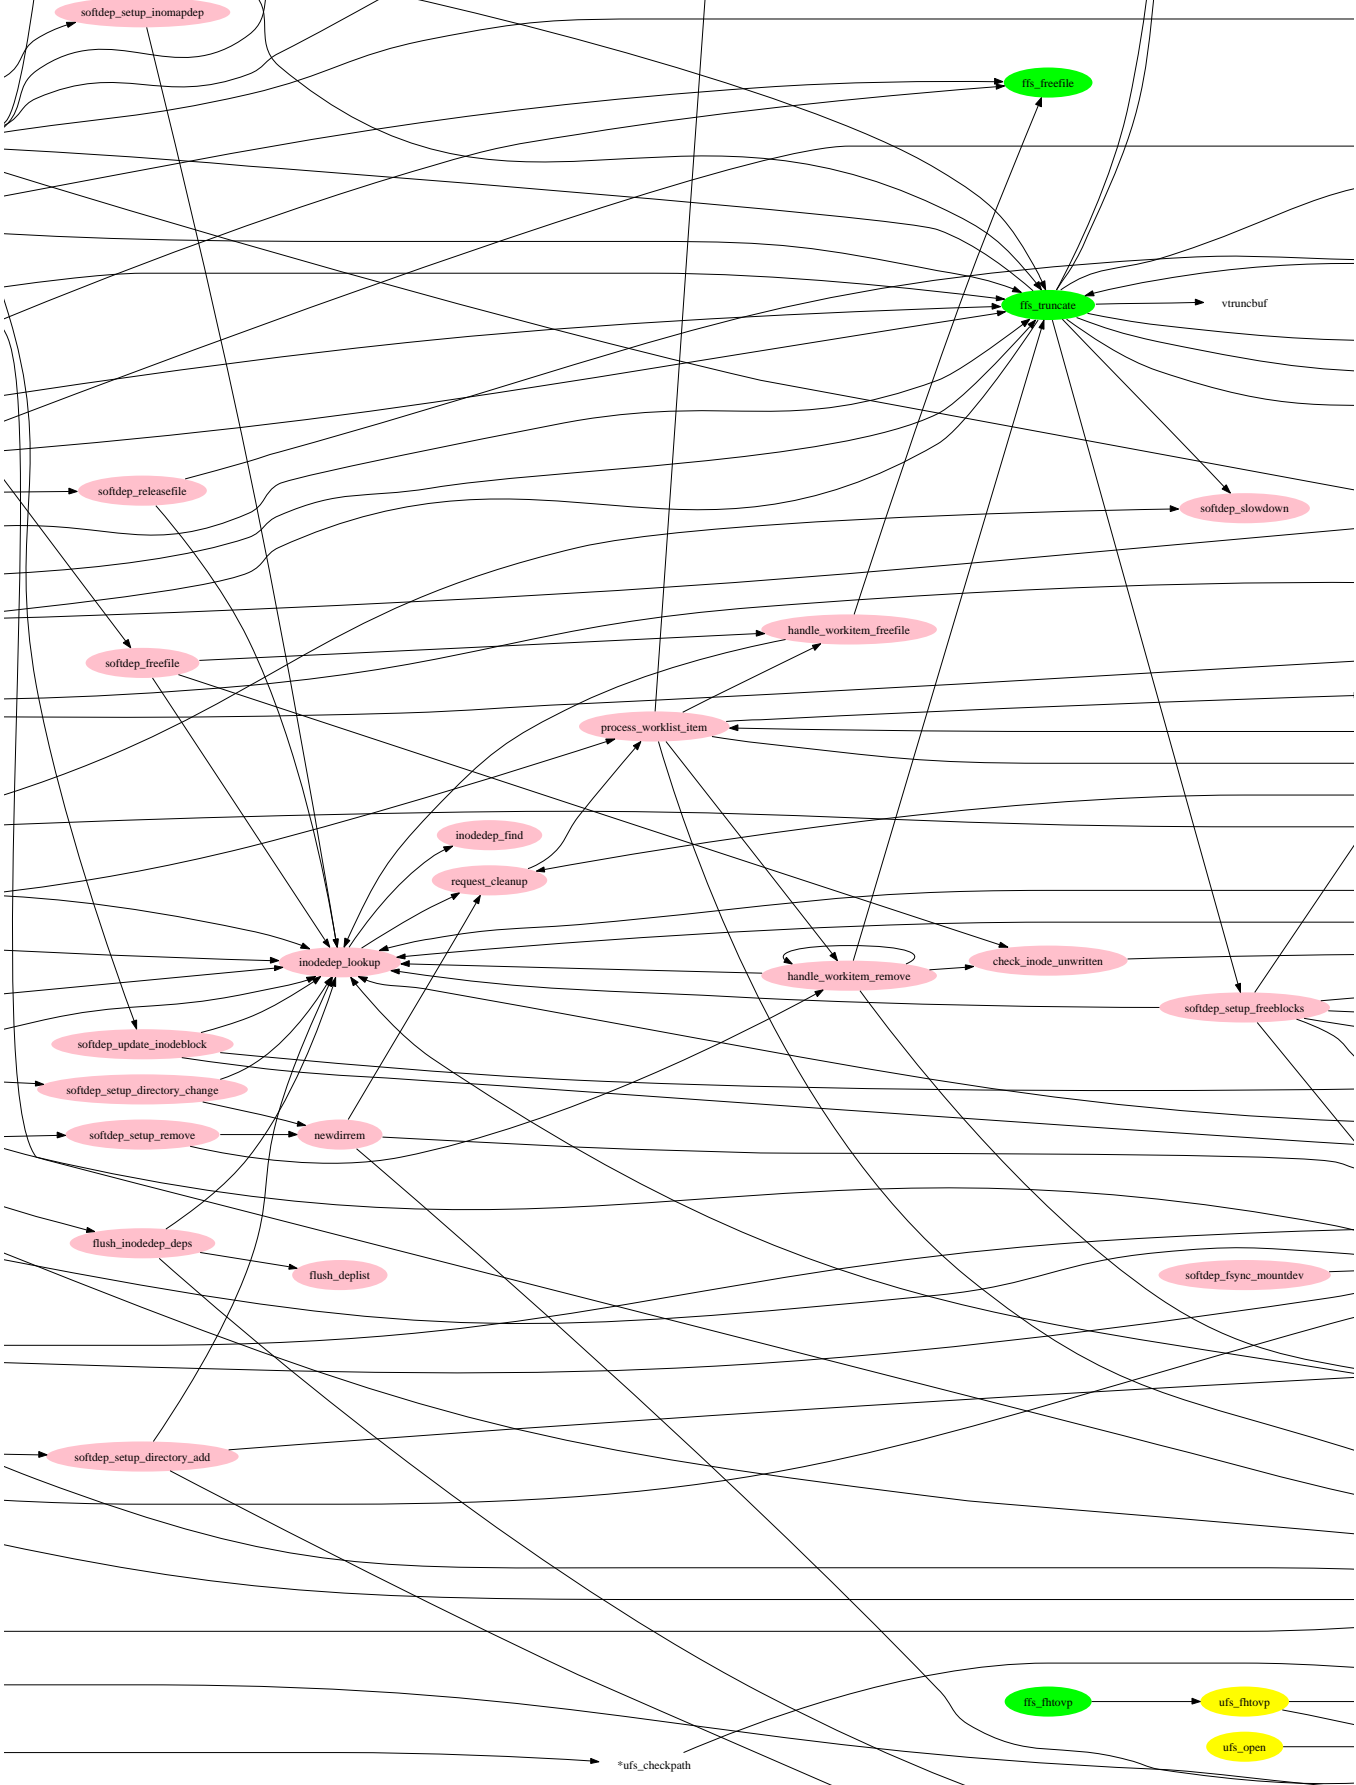

fs\_snapshot\_mount

transferlockers

\*ufs\_

(0,1)

(7,1)