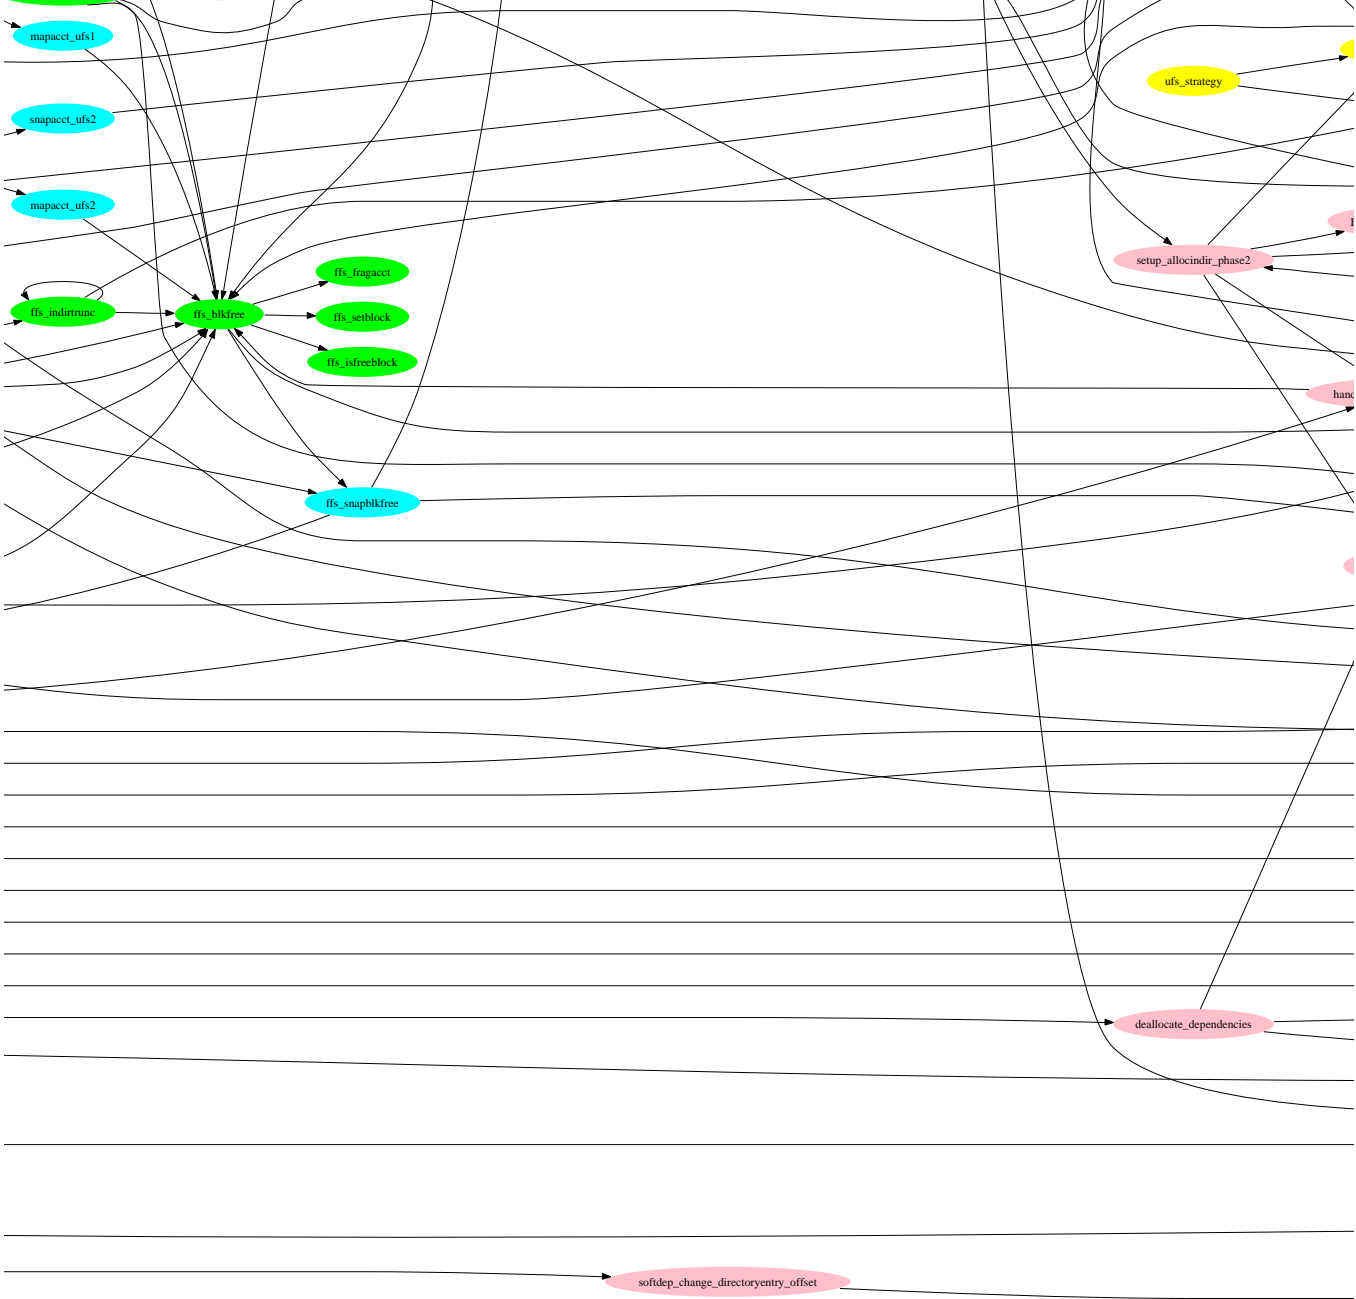

fs\_snapshot\_mount

transferlockers

\*ufs\_

(0,1)

(7,1)