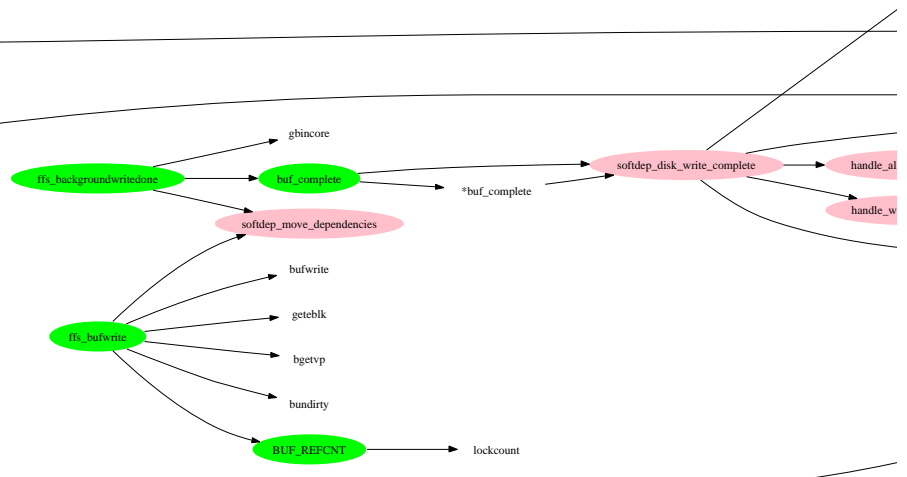

fs\_snapshot\_mount

transferlockers

\*ufs\_

(0,1)

(7,1)