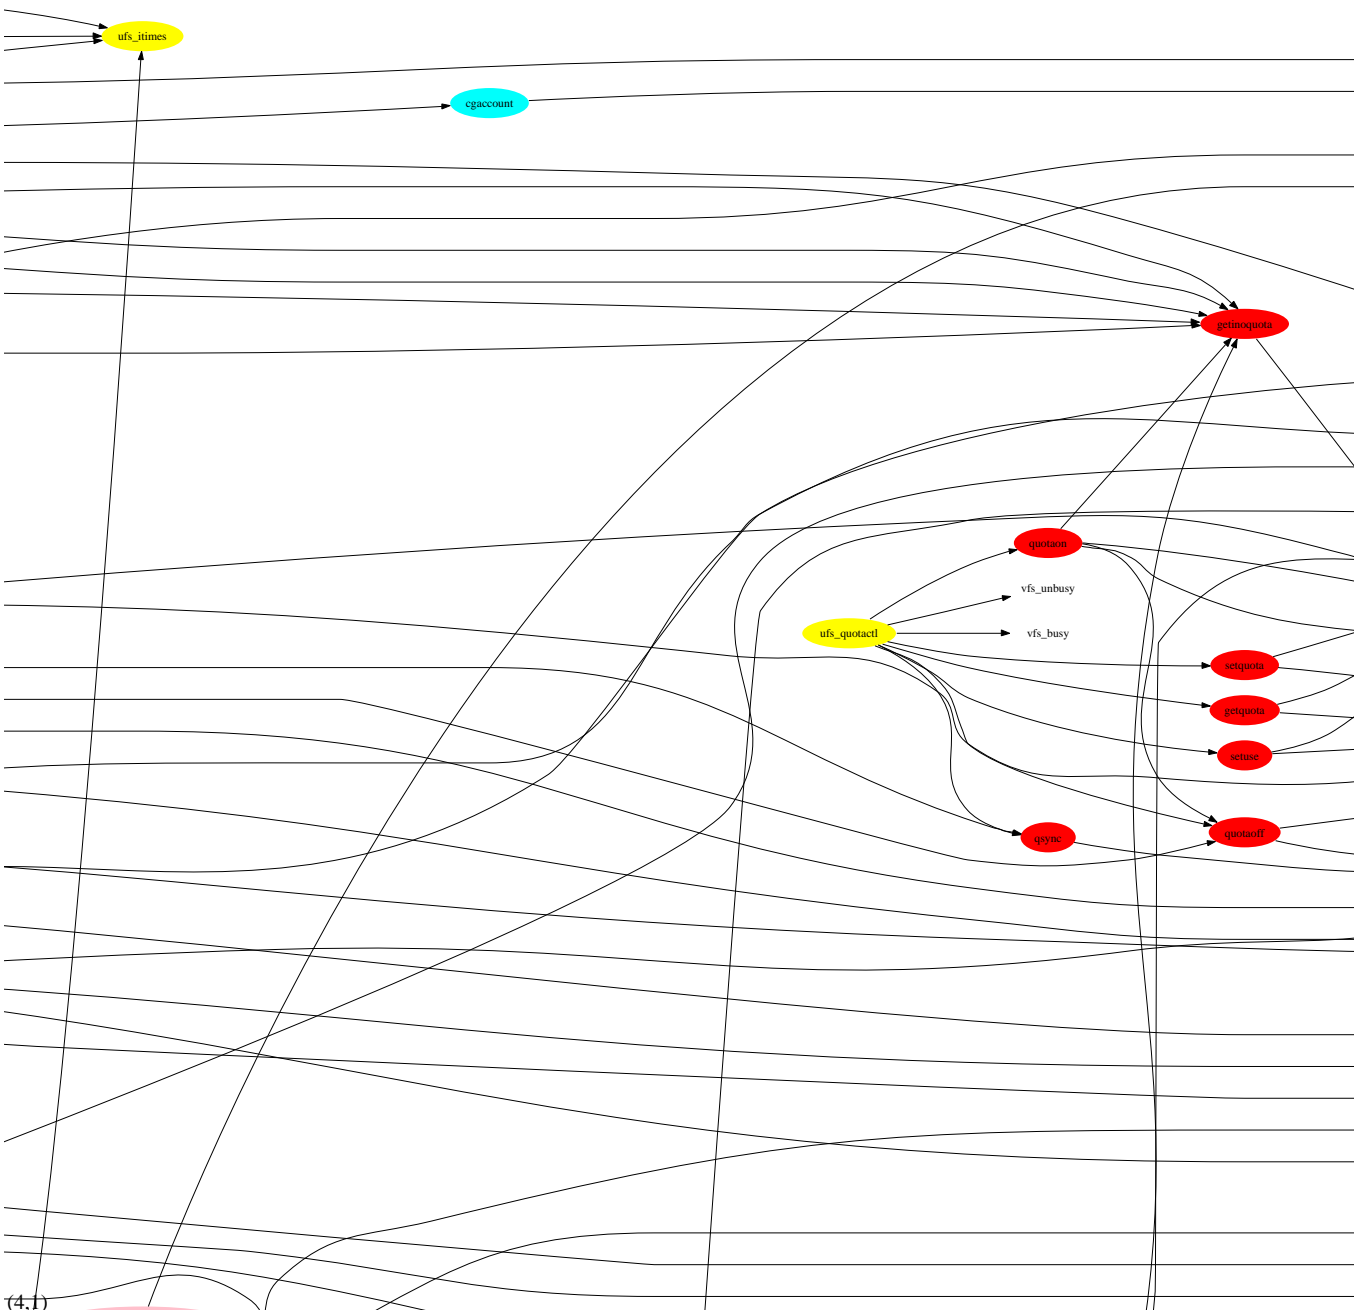

fs\_snapshot\_mount

transferlockers

\*ufs\_

(0,1)

(7,1)