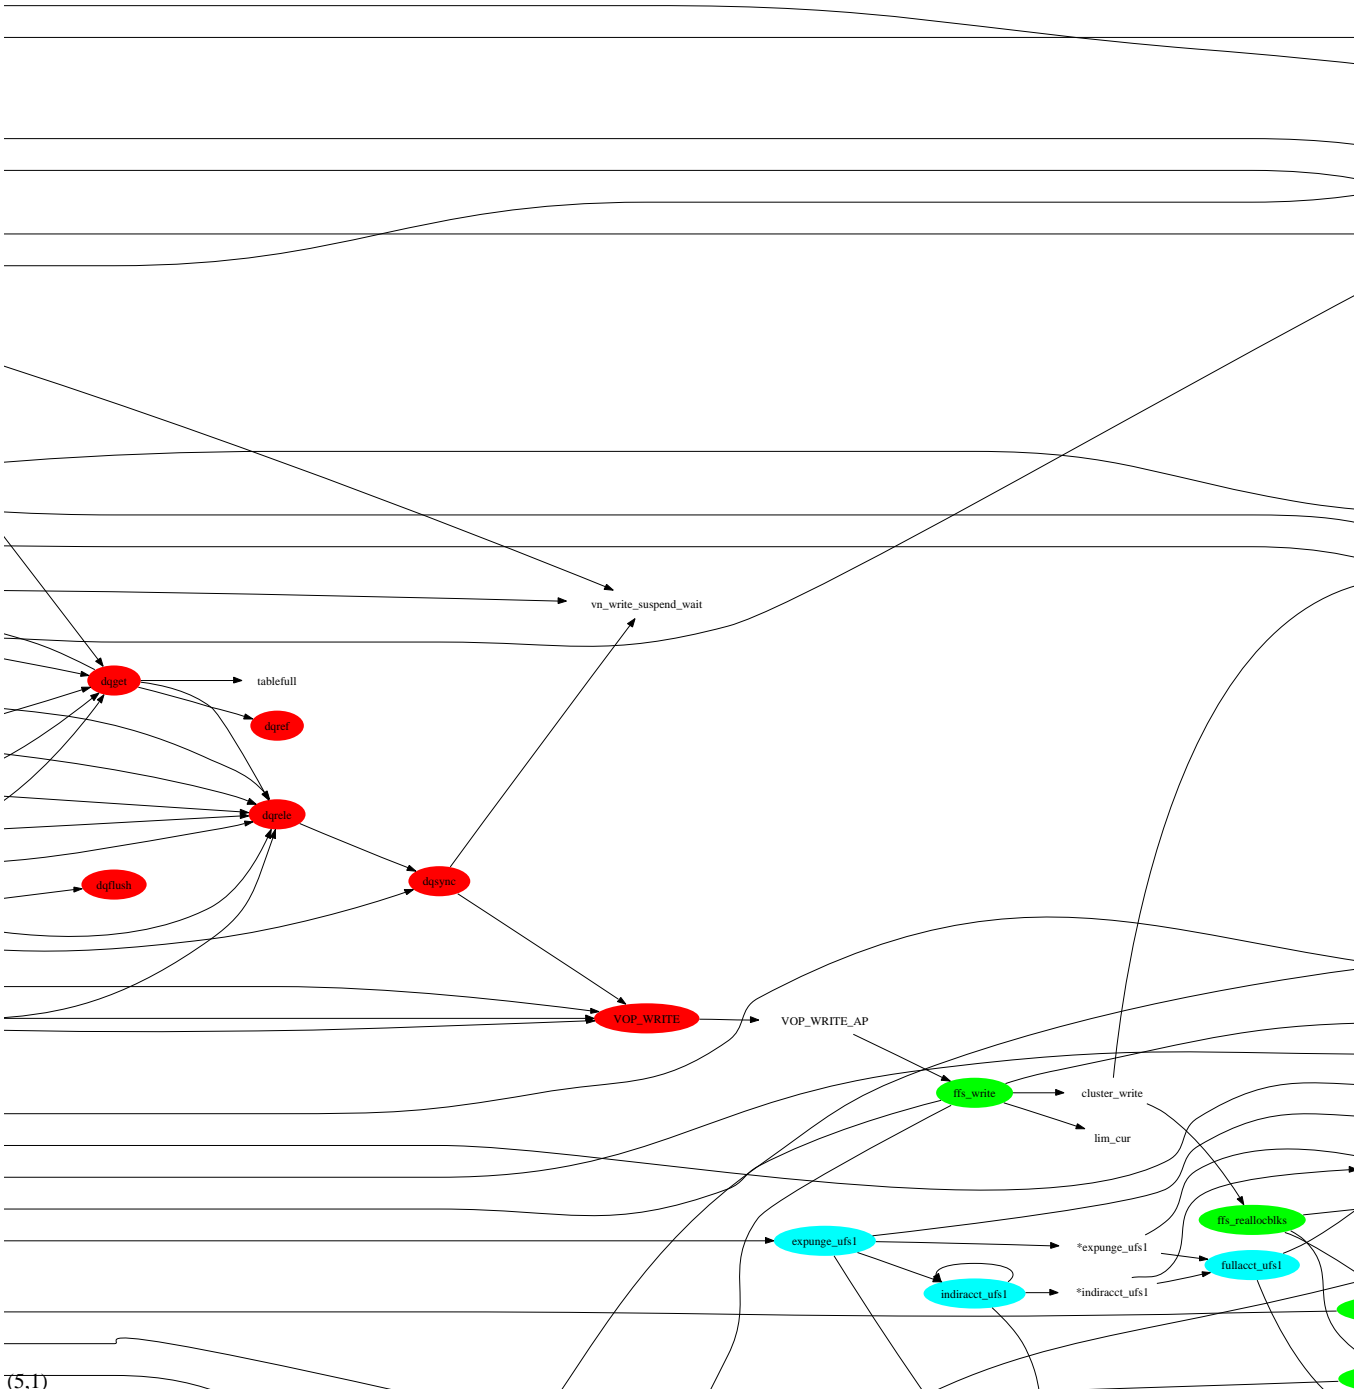

fs\_snapshot\_mount

transferlockers

\*ufs\_

(0,1)

(7,1)