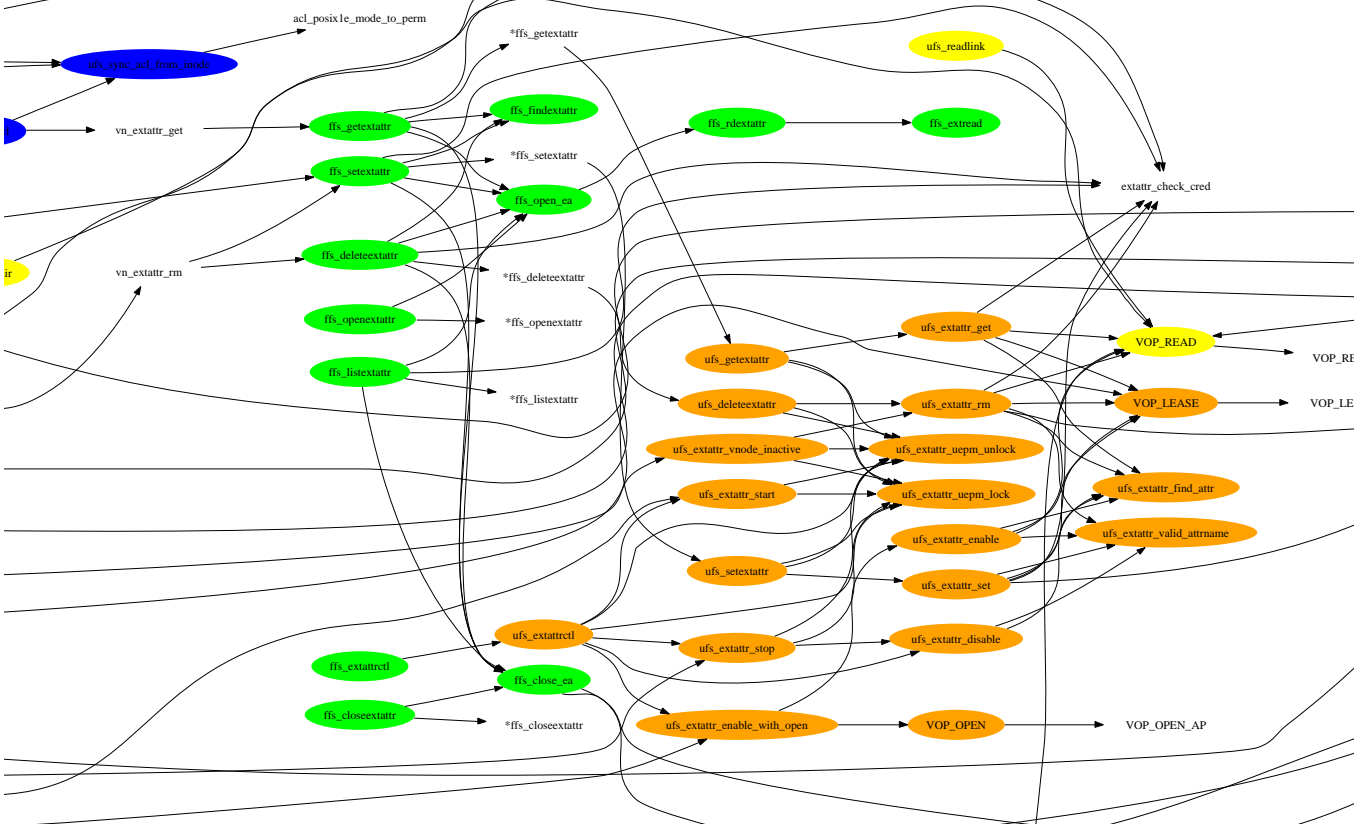

fs\_snapshot\_mount

transferlockers

\*ufs\_

(0,1)

(7,1)