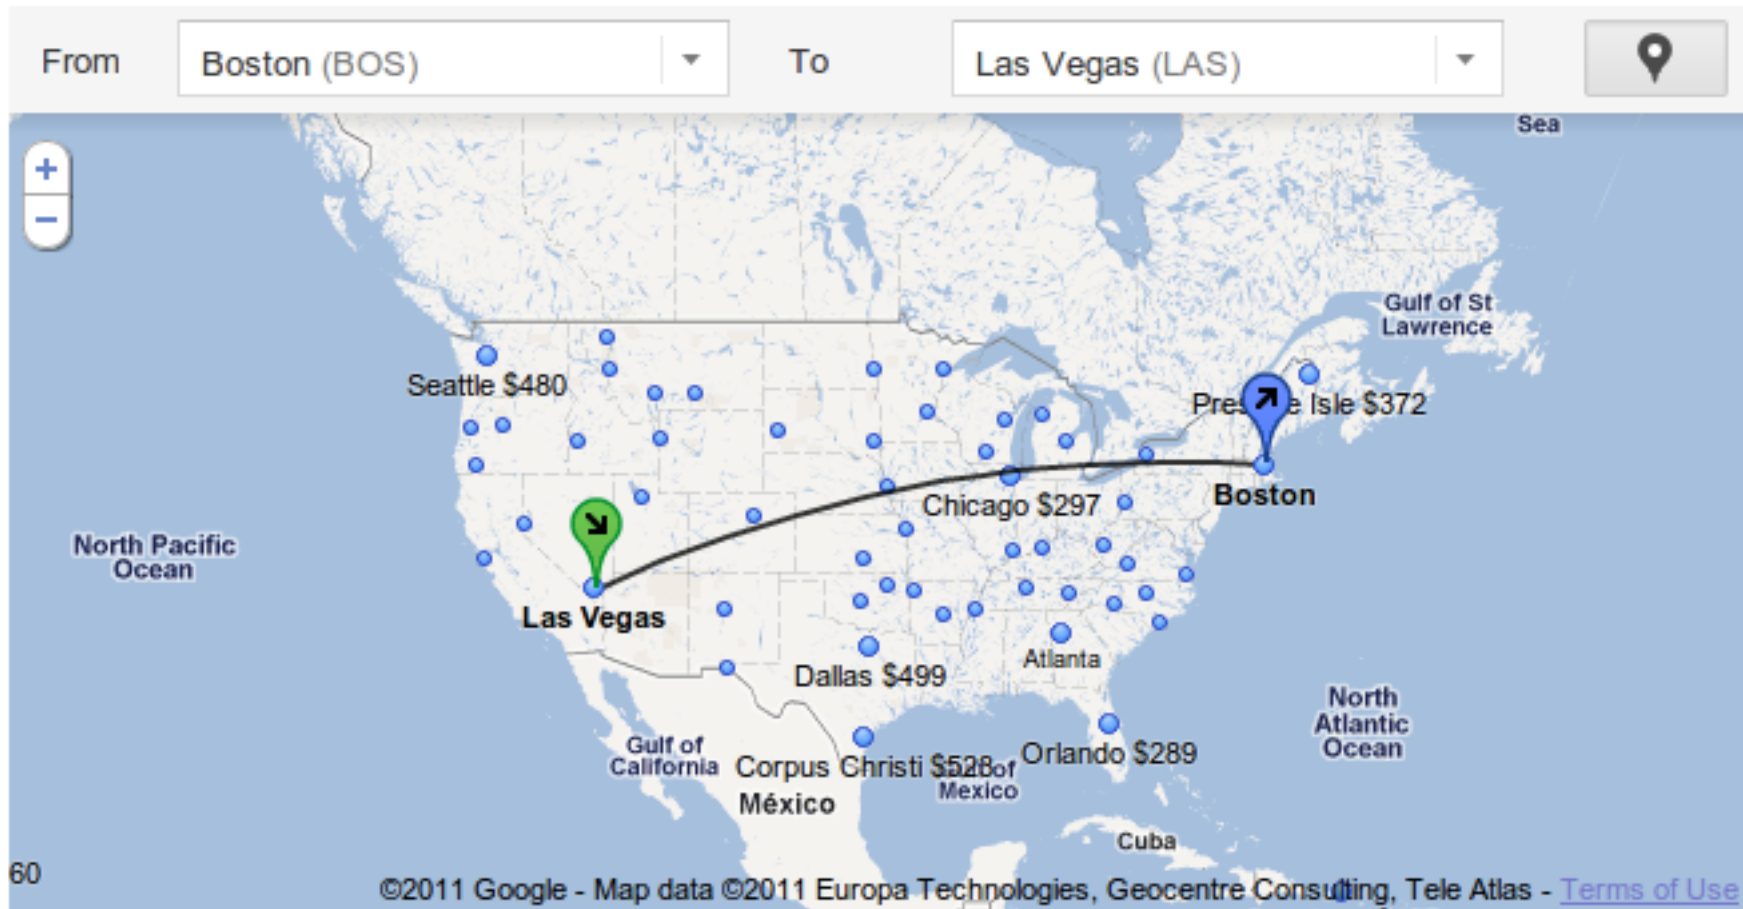

Google Flights